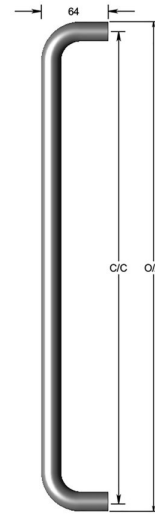

Straight D pull handle

Product image

Dimensions drawing (DIM)

Reference

FP002 19 ABR

Material

Brass

Finish

Incasa antique brass

Diameter

19mm

Description

Solid pull handle

Available any length up to 2400mm

May require additional supports depending on length

Fixings available for most door construction