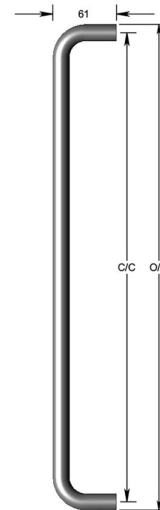

Straight D pull handle

Product image

Dimensions drawing (DIM)

Reference

FP002 16 MBZ

Material

Brass

Finish

Incasa medium bronze

Diameter

16mm

Description

Solid pull handle

Available any length up to 2400mm

May require additional supports depending on length

Fixings available for most door construction