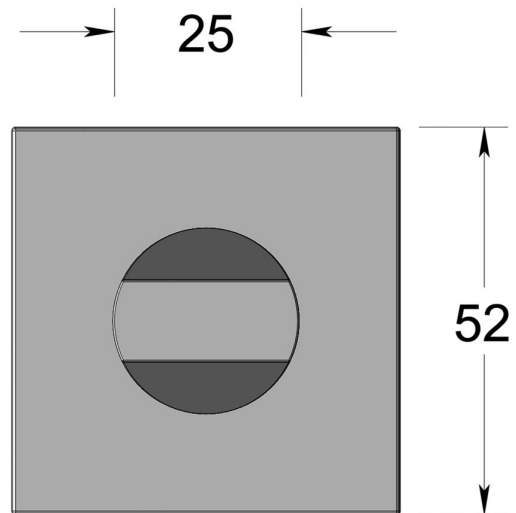

Cut turn on square rose

Product image

Dimensions drawing (DIM)

**Reference**

FTT003 SR4 ABR

**Finish**

Incasa antique brass

**Material**

Brass

**Backplate**

SR4

**Description**

Concealed fixing rose  
Solid thumb turn