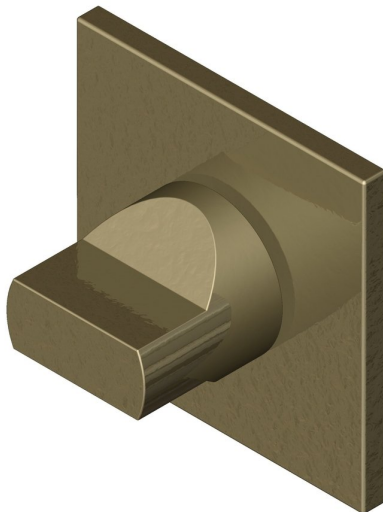

Cut turn on square rose

Product image

Dimensions drawing (DIM)

**Reference**

FTT003 SR4 ABR

**Finish**

Incasa antique brass

**Material**

Brass

**Backplate**

SR4

**Description**

Concealed fixing rose  
Solid thumb turn