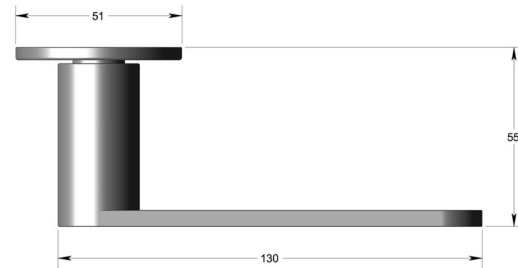

## Flat rounded end lever handle on round rose

Product image

Dimensions drawing (DIM)

**Reference**

FL111 RR4 PB

**Finish**

Incasa polished brass

**Material**

Brass

**Backplate**

RR4

**Description**

Solid lever handle  
 Concealed fixing  
 High performance bearing rose  
 Back to back fixing  
 Conforms to EN1906 high usage  
 Suitable for use on fire doors