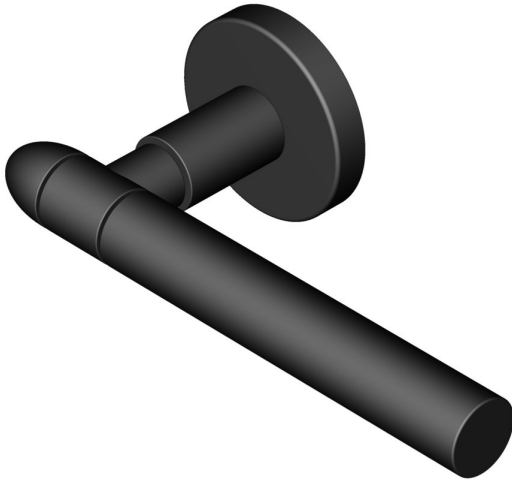

Section lever handle 19mm dia on sprung round
rose - Bullet end

Product image

Dimensions drawing (DIM)

Reference

FL109 BE RR9 STBK

Finish

Diamond Ceramic ULTRA BLACK

Material

Stainless steel 316

Backplate

RR9

Description

Solid lever handle
Concealed fixing
High performance bearing rose
Back to back fixing
Conforms to EN1906 high usage
Suitable for use on fire doors