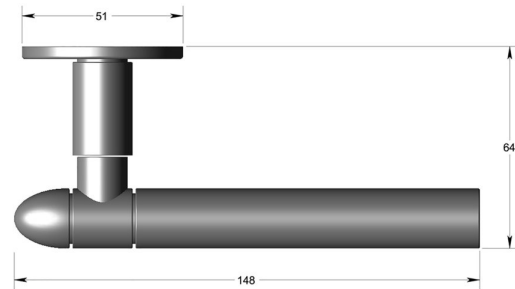

Section lever handle 19mm dia on sprung round
rose - Bullet end

Product image

Dimensions drawing (DIM)

Reference

FL109 BE RR9 STBK

Finish

Diamond Ceramic ULTRA BLACK

Material

Stainless steel 316

Backplate

RR9

Description

Solid lever handle
Concealed fixing
High performance bearing rose
Back to back fixing
Conforms to EN1906 high usage
Suitable for use on fire doors