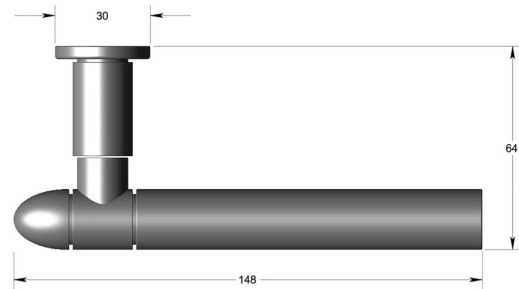

Section lever handle on 19mm dia oval rose -
Bullet end

Product image

Dimensions drawing (DIM)

Reference

FL109 BE OR4 ABR

Finish

Incasa antique brass

Material

Brass

Backplate

OR4

Description

Solid lever handle
Concealed fixing
High performance bearing rose
Back to back fixing
Conforms to EN1906 high usage
Suitable for use on fire doors