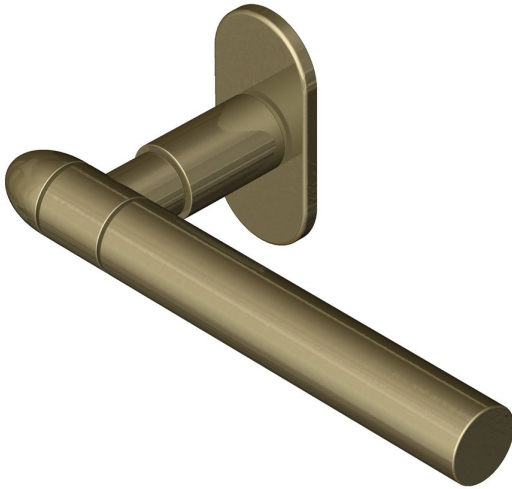

Section lever handle on 19mm dia oval rose -
Bullet end

Product image

Dimensions drawing (DIM)

Reference

FL109 BE OR4 ABR

Finish

Incasa antique brass

Material

Brass

Backplate

OR4

Description

Solid lever handle
Concealed fixing
High performance bearing rose
Back to back fixing
Conforms to EN1906 high usage
Suitable for use on fire doors